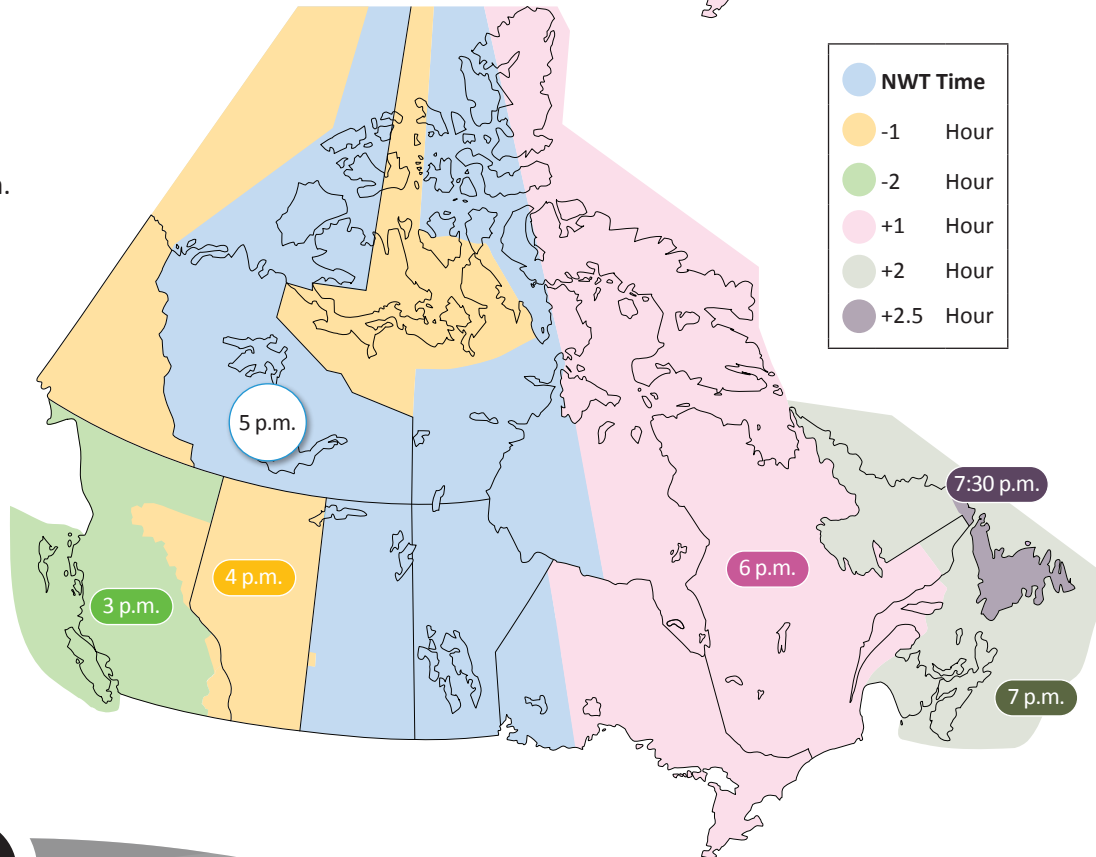

# NWT moves to permanent Mountain Daylight Saving Time

The 2 maps below compare NWT's time to the rest of Canada in summer and winter.

**Summer Time Zones**  
March to November.

**Winter Time Zones**  
November to March.

# NWT moves to permanent Mountain Standard Time

The 2 maps below compare NWT's time to the rest of Canada in summer and winter.

**Summer Time Zones**  
March to November.

**Winter Time Zones**  
November to March.

# No Change – NWT Keeps Seasonal Time Changes

The 2 maps below compare NWT's time to the rest of Canada in summer and winter.

**Summer Time Zones**  
March to November.

**Winter Time Zones**  
November to March.