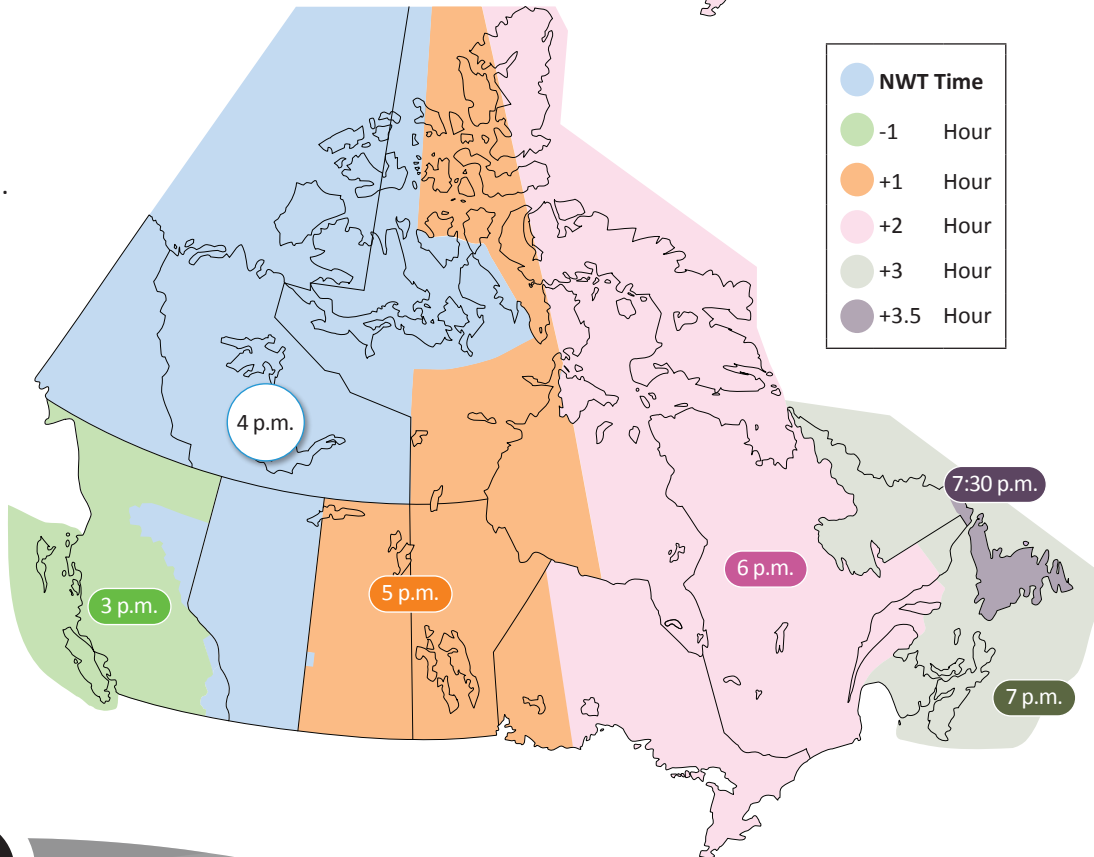

# NWT moves to permanent Mountain Daylight Saving Time

The 2 maps below compare NWT's time to the rest of Canada in summer and winter.

**Summer Time Zones**  
March to November.

**Winter Time Zones**  
November to March.

# NWT moves to permanent Mountain Standard Time

The 2 maps below compare NWT's time to the rest of Canada in summer and winter.

**Summer Time Zones**  
March to November.

**Winter Time Zones**  
November to March.

# No Change – NWT Keeps Seasonal Time Changes

The 2 maps below compare NWT's time to the rest of Canada in summer and winter.

**Summer Time Zones**  
March to November.

**Winter Time Zones**  
November to March.