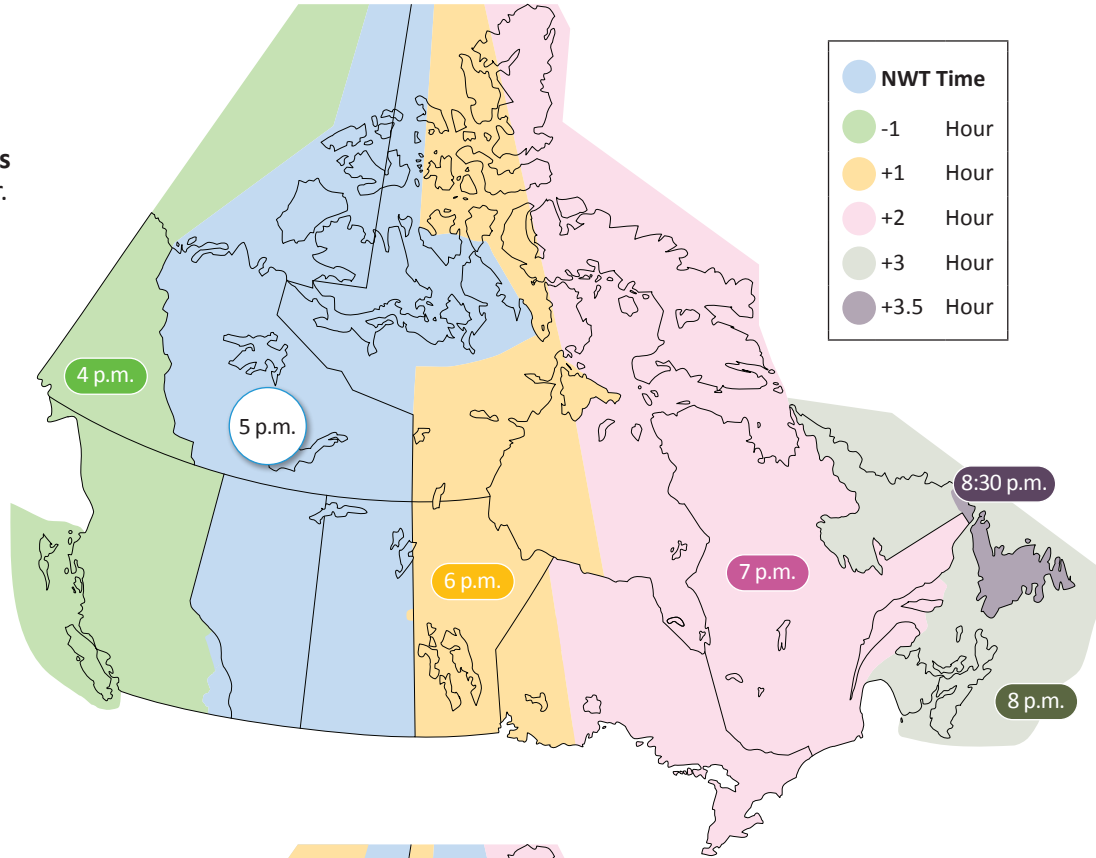

**OPTION  
A**

# NWT moves to permanent Mountain Daylight Saving Time

The 2 maps below compare NWT's time to the rest of Canada in summer and winter.

**Summer Time Zones**  
March to November.

**Winter Time Zones**  
November to March.

# NWT moves to permanent Mountain Standard Time

The 2 maps below compare NWT's time to the rest of Canada in summer and winter.

**Summer Time Zones**  
March to November.

**Winter Time Zones**  
November to March.

# No Change – NWT Keeps Seasonal Time Changes

The 2 maps below compare NWT's time to the rest of Canada in summer and winter.

**Summer Time Zones**  
March to November.

**Winter Time Zones**  
November to March.