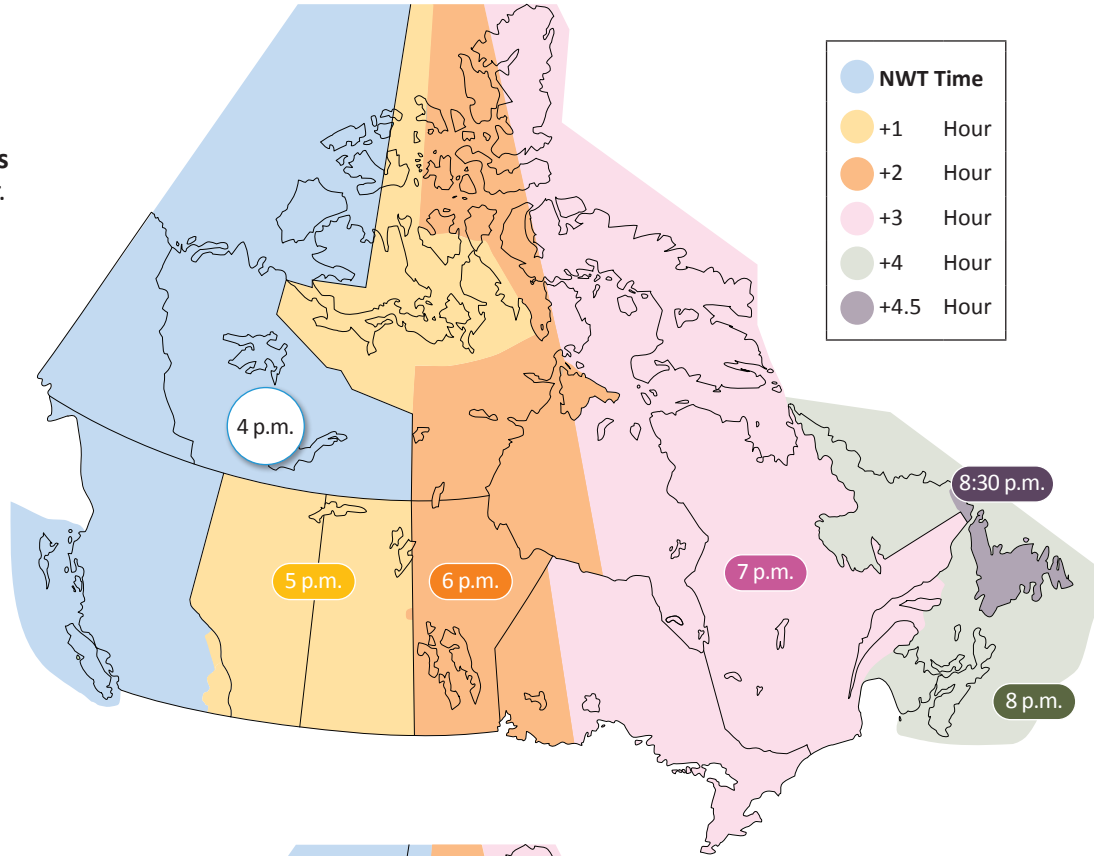

# NWT moves to permanent Mountain Daylight Saving Time

The 2 maps below compare NWT's time to the rest of Canada in summer and winter.

**Summer Time Zones**  
March to November.

**Winter Time Zones**  
November to March.

# NWT moves to permanent Mountain Standard Time

The 2 maps below compare NWT's time to the rest of Canada in summer and winter.

**Summer Time Zones**  
March to November.

**Winter Time Zones**  
November to March.

# No Change – NWT Keeps Seasonal Time Changes

The 2 maps below compare NWT's time to the rest of Canada in summer and winter.

**Summer Time Zones**  
March to November.

**Winter Time Zones**  
November to March.