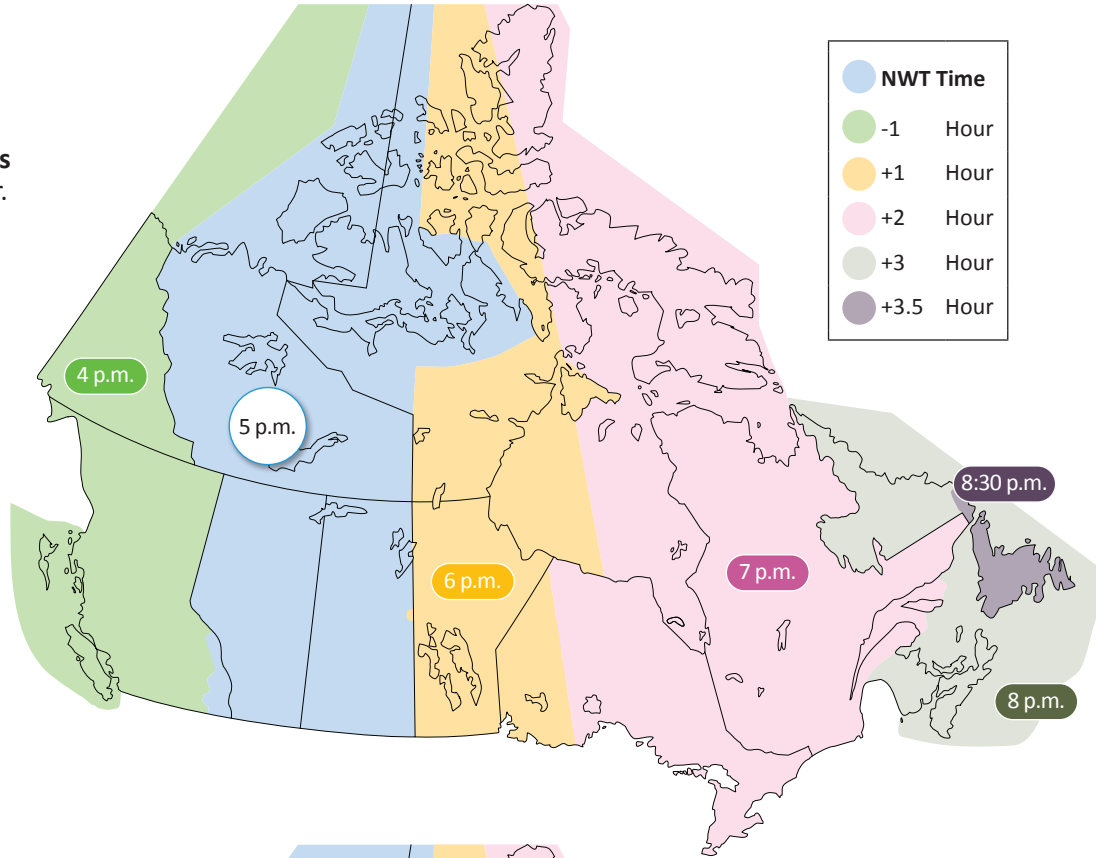

# NWT moves to permanent Mountain Daylight Saving Time

The 2 maps below compare NWT's time to the rest of Canada in summer and winter.

**Summer Time Zones**  
March to November.

**Winter Time Zones**  
November to March.

# NWT moves to permanent Mountain Standard Time

The 2 maps below compare NWT's time to the rest of Canada in summer and winter.

**Summer Time Zones**  
March to November.

**Winter Time Zones**  
November to March.

# No Change – NWT Keeps Seasonal Time Changes

The 2 maps below compare NWT's time to the rest of Canada in summer and winter.

**Summer Time Zones**  
March to November.

**Winter Time Zones**  
November to March.